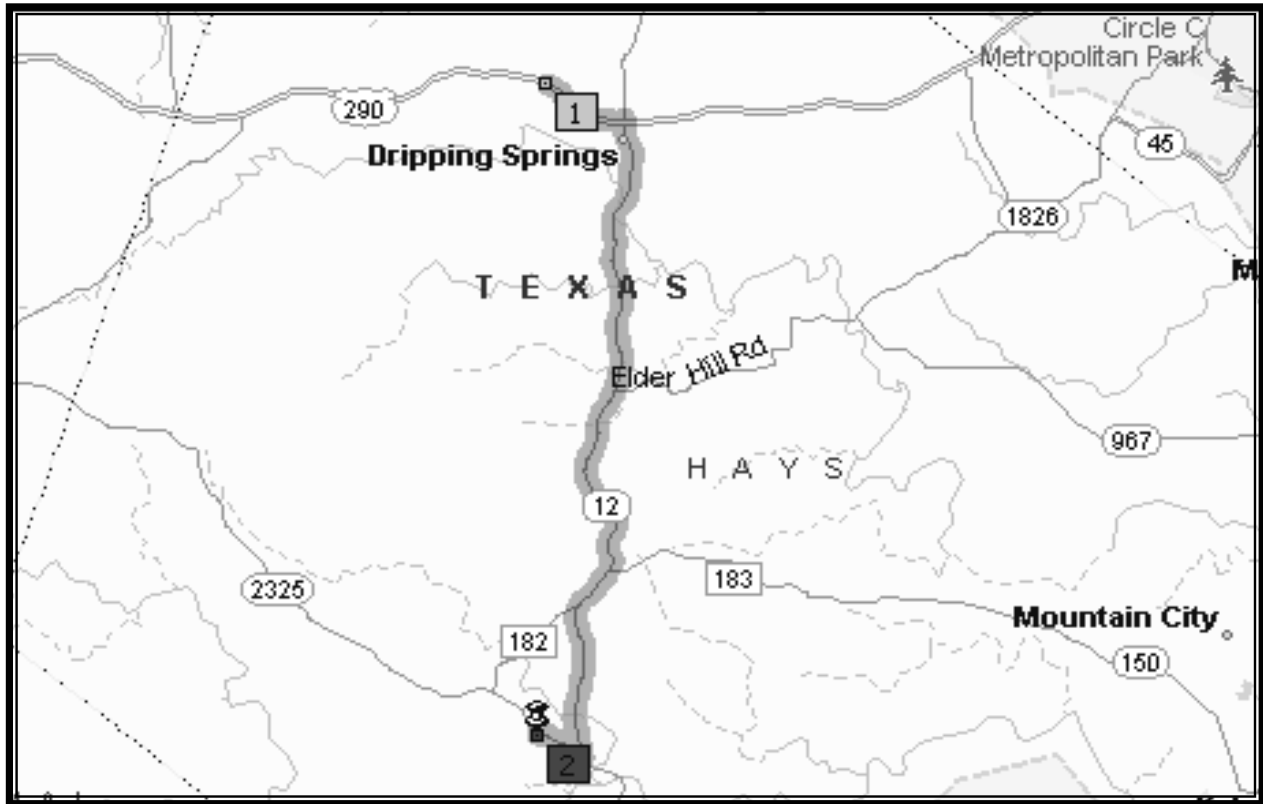

Wimberley High & Junior High School

WHS - 100 Carney Ln.
WJHS - 200 Texan Blvd
Wimberley, TX 78676

Wimberley is 14 miles south of Dripping Springs on RR-12 So. The HS and JHS are just west of town on Carney Lane.

From Dripping Springs:

- **Take RR-12 south** 14 miles to Wimberley.
- **Turn right on FM-2325** and go 1 mile.
- **Turn left on Carney Lane.**
- The high school is on your right. The junior high and stadium are on the left.

(See Back for Wimberly ISD Facility Map)