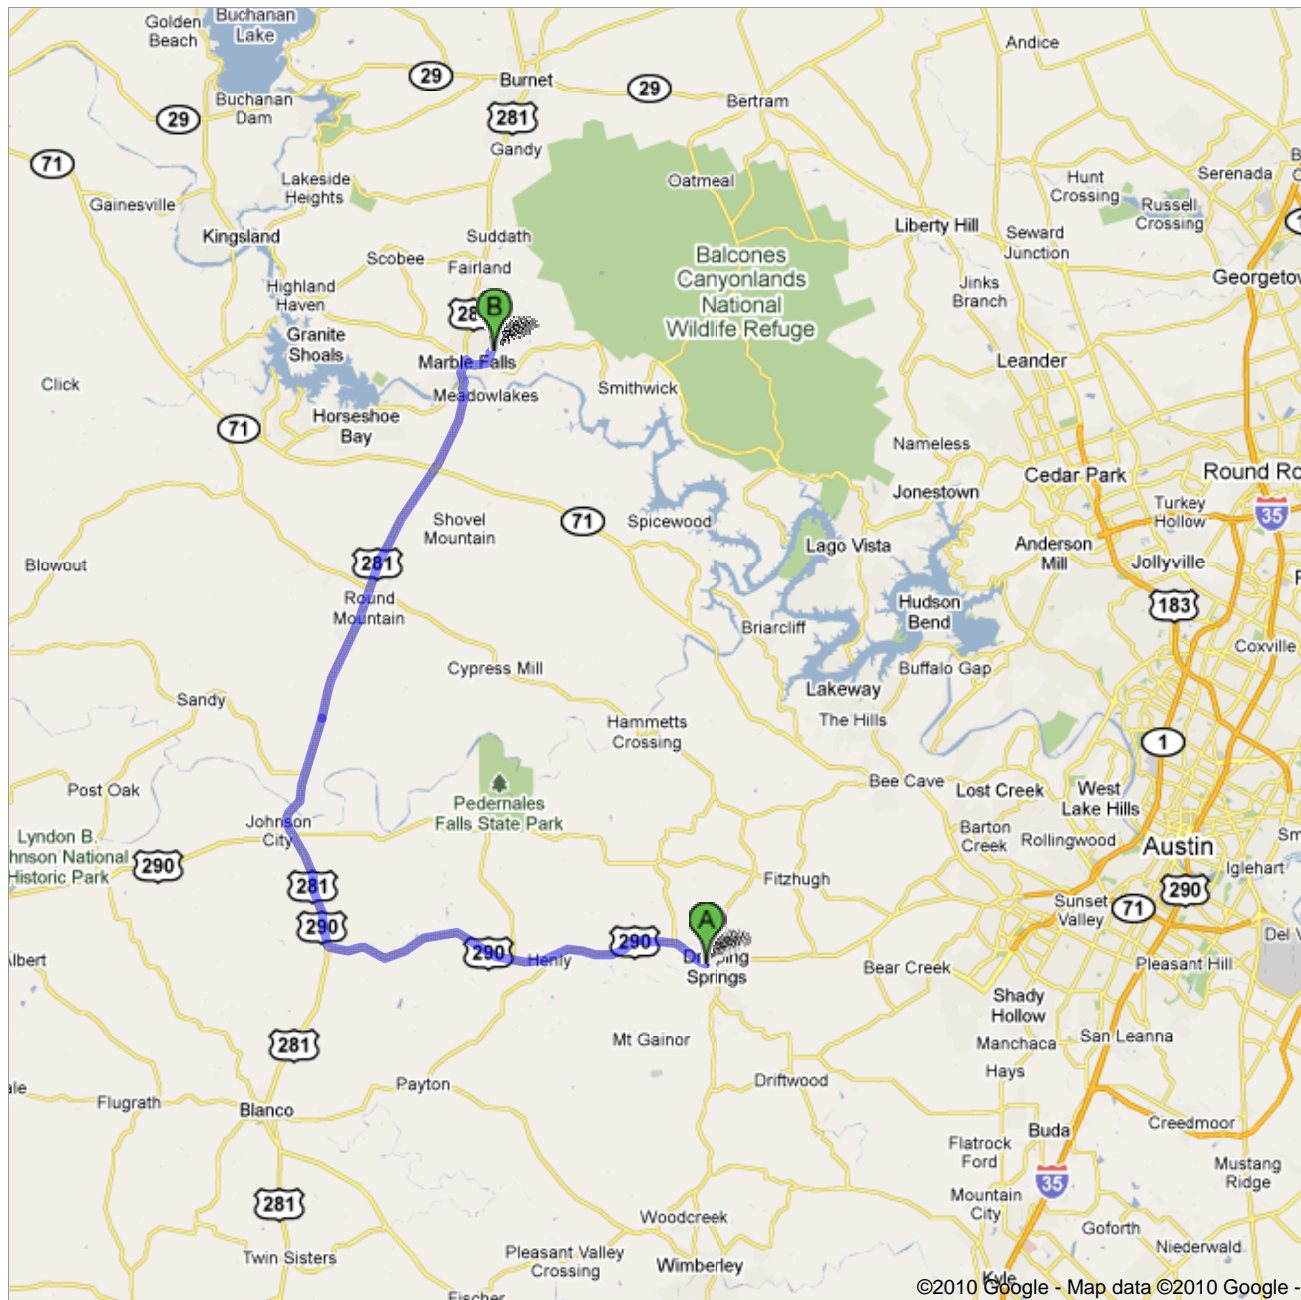

Directions to Marble Falls High School

Mustang Drive, Horseshoe Bay, TX 78657 - (830) 693-4375

48.1 mi – about 1 hour 11 mins

Save trees. Go green!
 Download Google Maps on your phone at google.com/gmm

©2010 Google - Map data ©2010 Google -

 510 W Mercer St, Dripping Springs, TX 78620

- | | |
|--|-----------------------------|
| 1. Head south on Loop 64/W Mercer St toward US-290 E | go 43 ft
total 43 ft |
|  2. Turn right at US-290 W
About 32 mins | go 23.7 mi
total 23.7 mi |
|  3. Continue onto US-281 N
About 34 mins | go 22.8 mi
total 46.5 mi |
|  4. Turn right at 10th St/Ranch Rd 1431 E
Continue to follow Ranch Rd 1431 E
About 2 mins | go 1.0 mi
total 47.5 mi |
|  5. Turn left at Mustang Dr
About 2 mins | go 0.7 mi
total 48.1 mi |

 **Marble Falls High School**
Mustang Drive, Horseshoe Bay, TX 78657 - (830) 693-4375

These directions are for planning purposes only. You may find that construction projects, traffic, weather, or other events may cause conditions to differ from the map results, and you should plan your route accordingly. You must obey all signs or notices regarding your route.

Map data ©2010 Google

Directions weren't right? Please find your route on maps.google.com and click "Report a problem" at the bottom left.