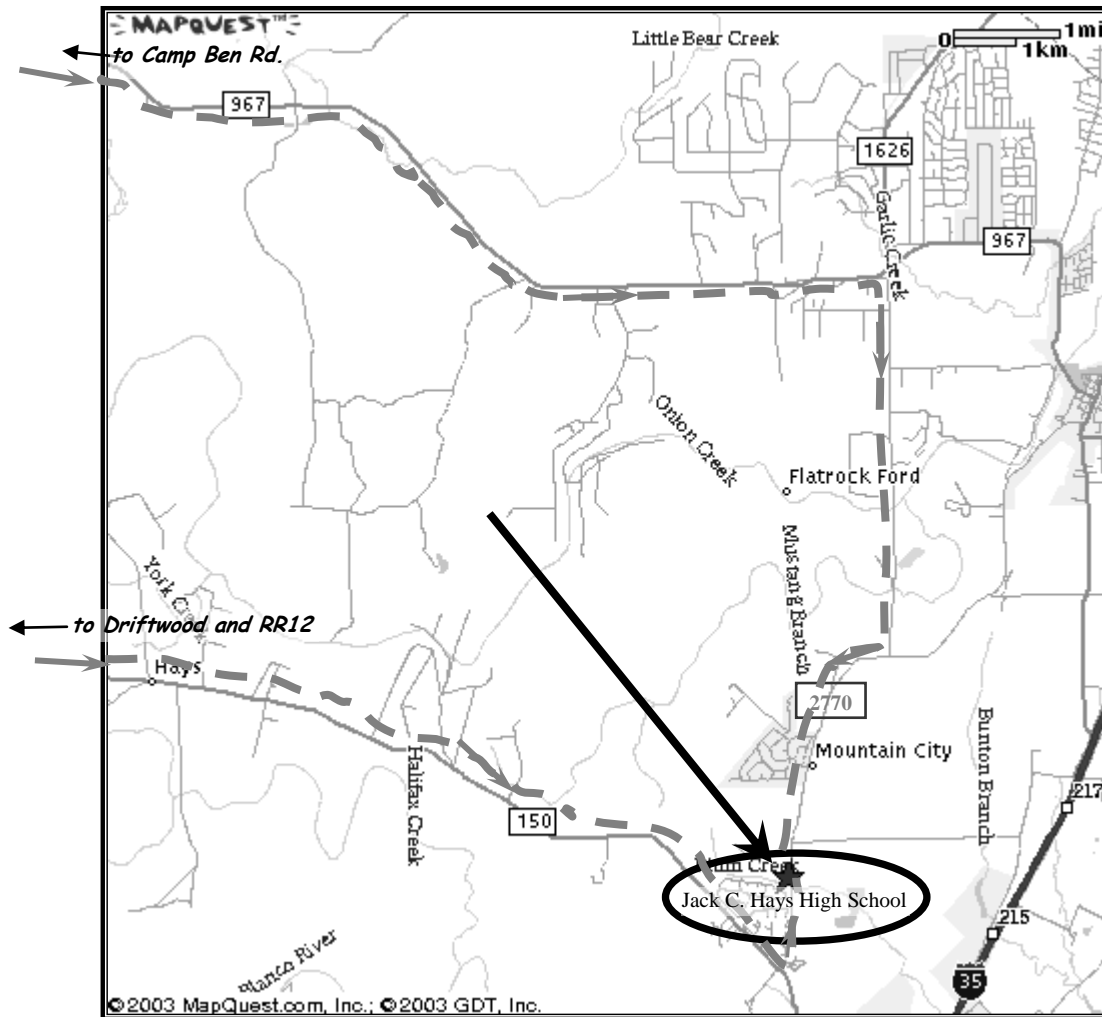

Jack C. Hays High School

4800 Jack C. Hays Trail (FM 2770)
Buda, TX 78610

US 290 Route:

- Take Nutty Brown Rd. from US 290 to FM 1826
- Take FM 1826 (Camp Ben Rd.) south to FM 967 (at Salt Lick)
- Turn left on FM 967 to FM 1626.
- Turn right on FM 1626 to FM 2770.
- Turn right on FM 2770.
- Hays HS is about 1.5 miles on your right.

RR12/FM150 Route:

- Take Ranch Road 12 south to FM 150
- Turn left on FM 150 to FM 2770 (Jack C. Hays Trail)
- Hays HS is about .5 miles on your left.