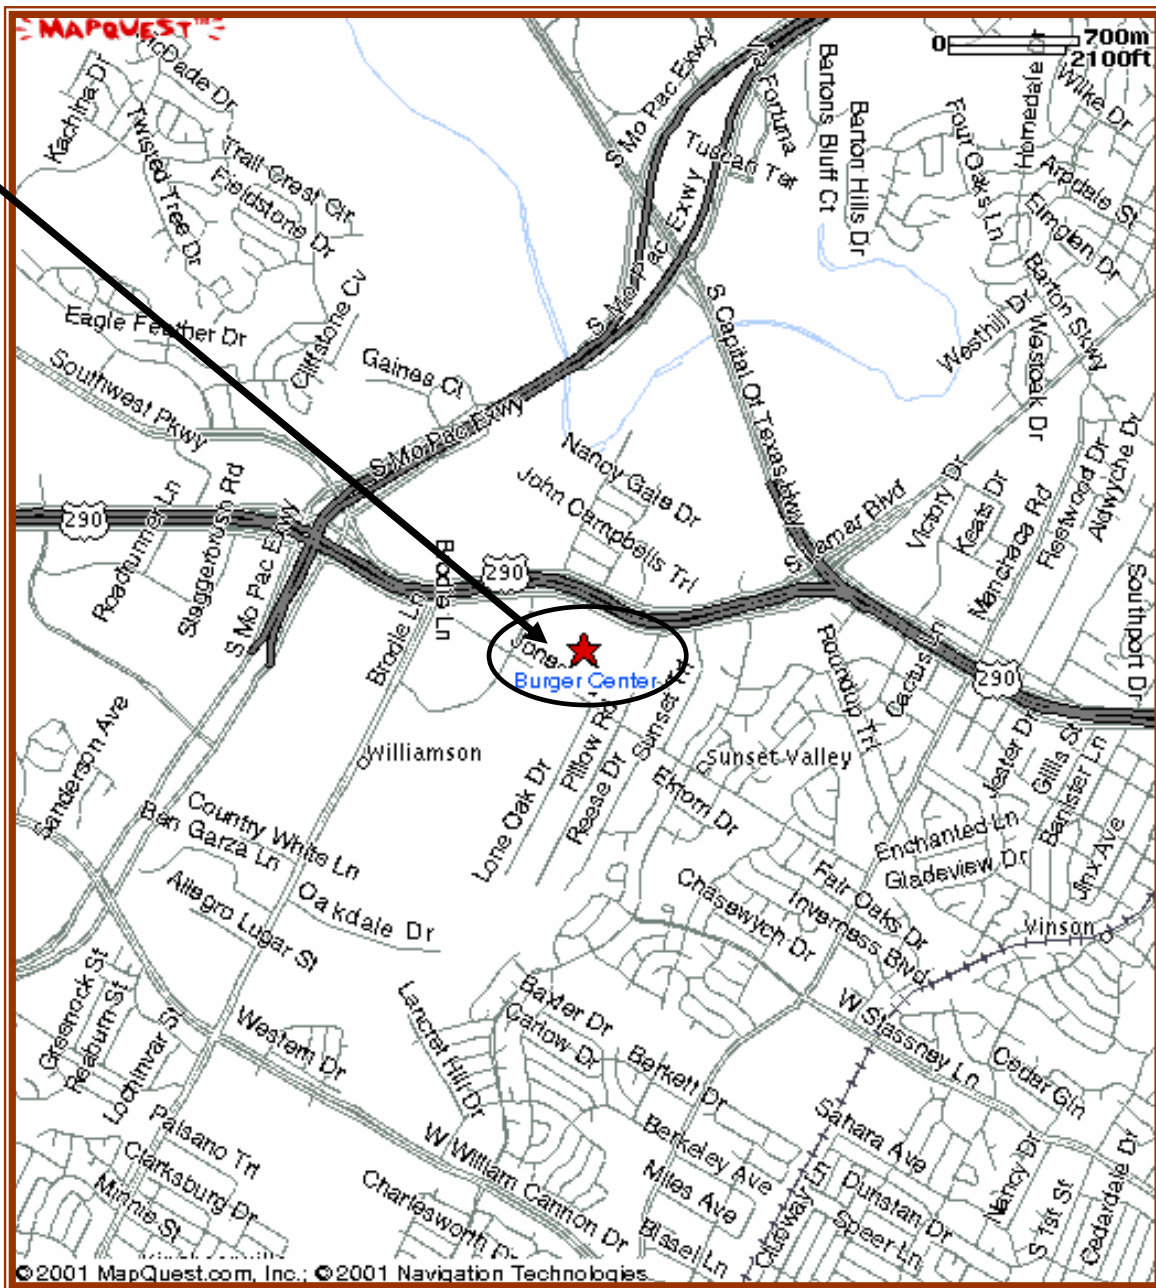

Toney Burger Center

3200 Jones Road
Austin, TX

- Take US 290 east through Oak Hill to the Loop 1 S./Brodie exit.
- Take the Loop 1 S/Brodie Ln. exit.
- Continue east on the access road approx 1/2 mi passed Brodie.
- Toney Burger Center & Fields are on your right.